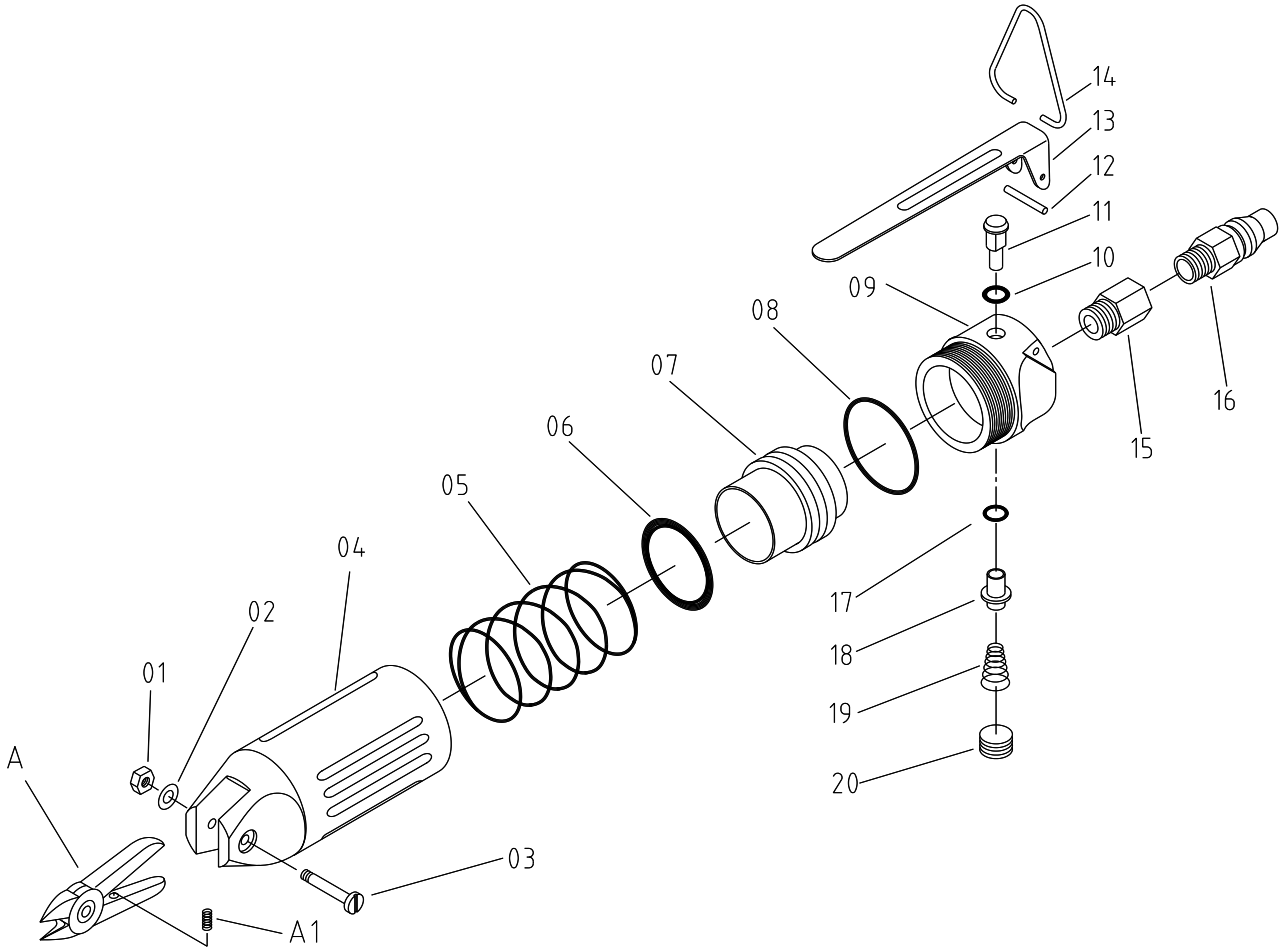

OS-402 **GAV** HAVALI YAN KESKİ

Item No.	Description	Q'ty	Item No.	Description	Q'ty
1	Nut	1	12	Spring Pin	1
2	Washer	1	13	Lever	1
3	Screw Pin	1	14	Hanger	1
4	Body A	1	15	Joint	1
5	Retention Spring	1	16	Air Inlet	1
6	O-Ring	1	17	O-Ring	1
7	Piston	1	18	Air Pin	1
8	O-Ring	1	19	Spring	1
9	Body B	1	20	Stop Screw	1
10	O-Ring	1	A	S2 Blade	1
11	Valve Pin	1	A1	Spring	1